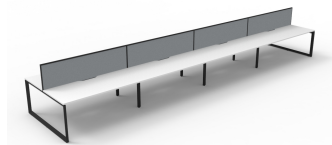

## PRODUCT DESCRIPTION

Eight Person Workstation Back to Back

Fixed height workstation

Loop leg with 60mm x 45mm Beveled Edge

Powdercoated under frame

Adjustable leveling Feet

EO Rated 25mm Thick top with 410mm x 50mm D Scallop cut out to rear

### Worktop Sizes

1200 x 750mm

1500 x 750mm

1800 x 750mm

### Overall Size

4800mm W x 1530mm D x 730/1200mm H

6000mm W x 1530mm D x 730/1200mm H

7200mm W x 1530mm D x 730/1200mm H

Natural Oak Top  
Black Satin Frame

Natural Oak Top  
White Satin Frame

Natural White Top  
Black Satin Frame