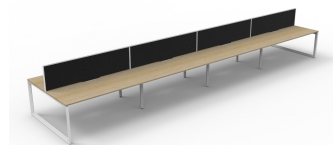

## PRODUCT DESCRIPTION

Eight Person Workstation Back to Back

Fixed height workstation

Loop leg with 60mm x 45mm Beveled Edge

Powdercoated under frame

Adjustable leveling Feet

EO Rated 25mm Thick top with 410mm x 50mm D Scallop cut out to rear

### Worktop Sizes

1200 x 750mm

1500 x 750mm

1800 x 750mm

### Overall Size

4800mm W x 1530mm D x 730/1200mm H

6000mm W x 1530mm D x 730/1200mm H

7200mm W x 1530mm D x 730/1200mm H

Natural Oak Top  
Black Satin Frame

Natural Oak Top  
White Satin Frame

Natural White Top  
Black Satin Frame